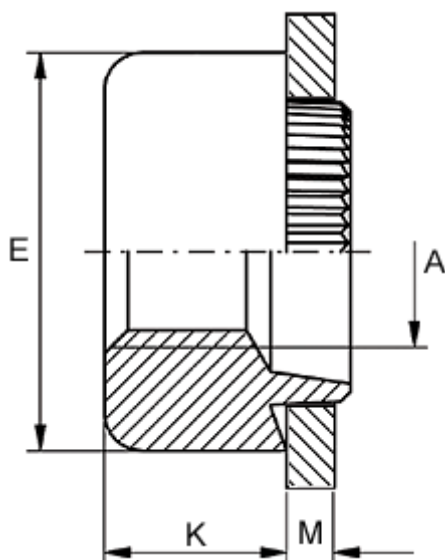

Article number: 12715000025120

Description: KLEE-coil 715 000 025.120

M2,5 Unhardened, zinc-pl. & chr. yellow

## Measures

Female thread A	= M2,5
Height K	= 3.0
Outer diameter E	= 8.0
Plate thickness	= 4.1 to 4.3
Recommended bore diameter for extreme load	= 6.0
Recommended bore diameter for normal use	= 6.0